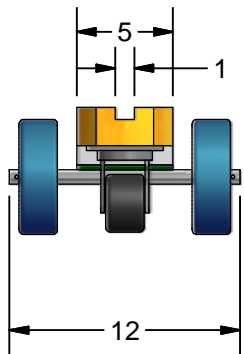

K-49 Speedy

- * 6" x 2" Wheel in center and 2 swivel caster on both end
- * 5" wide x 72" long with 1" slot in center glue rubber

K E A R FABRICATION INC.
27 Vanley Crescent, North York, ON, M3J 2B7 - Tel: (416) 398-8666 - Fax: (416) 398-9666

This drawing is property of Kear Fabrication Inc. and may not be copied or modified without the express consent of Kear Fabrication Inc. All dimensions are in inches and are accurate to 1/16". Angles are accurate to 1/2°. Report all changes and/or errors to the Kear Fabrication Inc. Engineering Department.