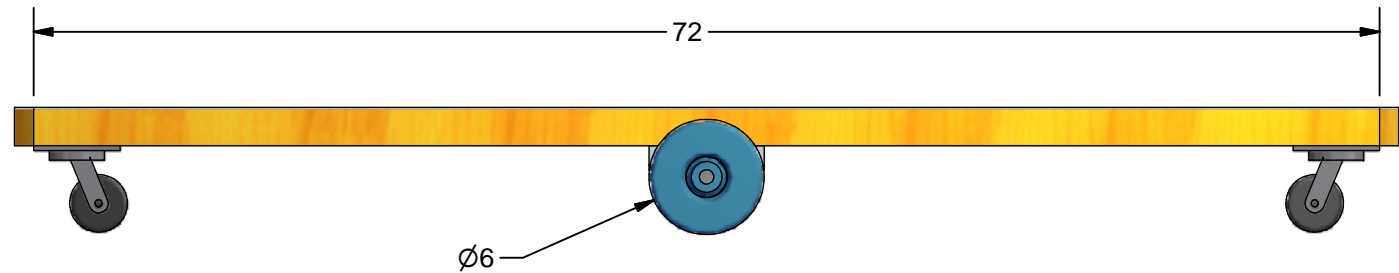

K-49 Speedy

- * 6" x 2" Wheel in center and 2 swivel caster on both end
- * 5" wide x 72" long with 1" slot in center glue rubber

K E A R FABRICATION INC.
27 Vanley Crescent, North York, ON, M3J 2B7 - Tel: (416) 398-8666 - Fax: (416) 398-9666

This drawing is property of Kear Fabrication Inc. and may not be copied or modified without the express consent of Kear Fabrication Inc. All dimensions are in inches and are accurate to 1/16". Angles are accurate to 1/2°. Report all changes and/or errors to the Kear Fabrication Inc. Engineering Department.