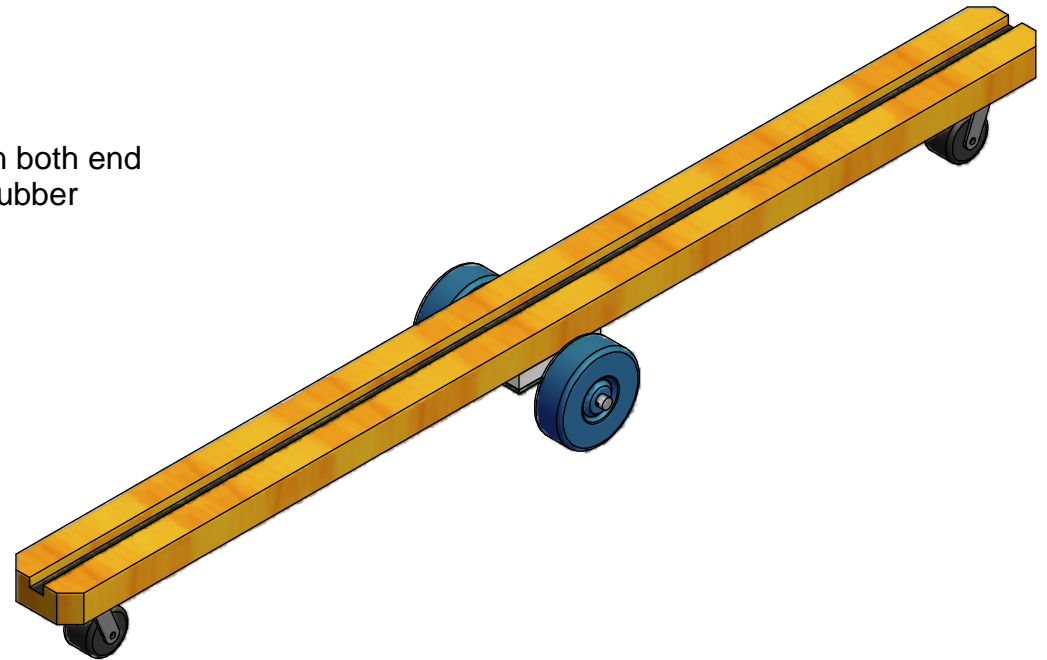

K-49 Speedy

- * 6" x 2" Wheel in center and 2 swivel caster on both end
- * 5" wide x 72" long with 1" slot in center glue rubber

K E A R FABRICATION INC.
27 Vanley Crescent, North York, ON, M3J 2B7 - Tel: (416) 398-8666 - Fax: (416) 398-9666