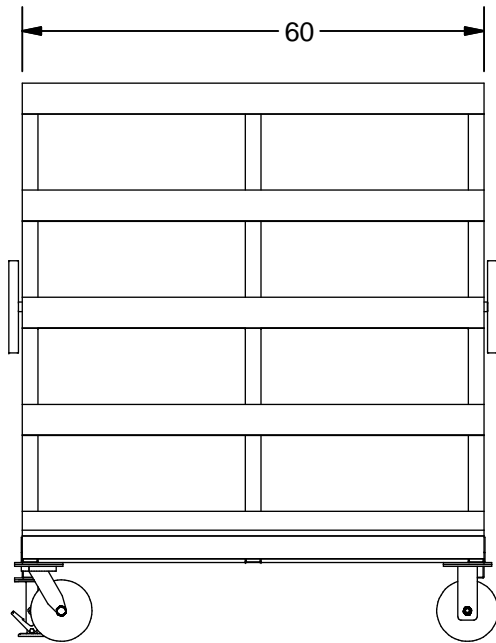

K-05L Shop Dolly

- 60" Long x 28" Wide
- 15" Wide x 60" High Deck
- 8" Dia Casters
- 2 Swivel - 2 Inline and Floor lock
- Kear Green

K E A R FABRICATION INC.

27 Vanley Crescent, North York, ON, M3J 2B7 - Tel: (416) 398-8666 - Fax: (416) 398-9666

This drawing is property of Kear Fabrication Inc. and may not be copied or modified without the express consent of Kear Fabrication Inc. All dimensions are in inches and are accurate to 1/16". Angles are accurate to 1/2°. Report all changes and/or errors to the Kear Fabrication Inc. Engineering Department.