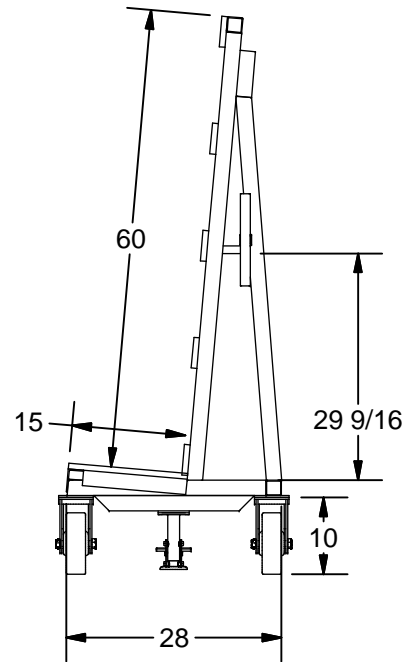

K-05L Shop Dolly

- 60" Long x 28" Wide
- 15" Wide x 60" High Deck
- 8" Dia Casters
- 2 Swivel - 2 Inline and Floor lock
- Kear Green

K E A R FABRICATION INC.

27 Vanley Crescent, North York, ON, M3J 2B7 - Tel: (416) 398-8666 - Fax: (416) 398-9666

This drawing is property of Kear Fabrication Inc. and may not be copied or modified without the express consent of Kear Fabrication Inc. All dimensions are in inches and are accurate to 1/16". Angles are accurate to 1/2°. Report all changes and/or errors to the Kear Fabrication Inc. Engineering Department.