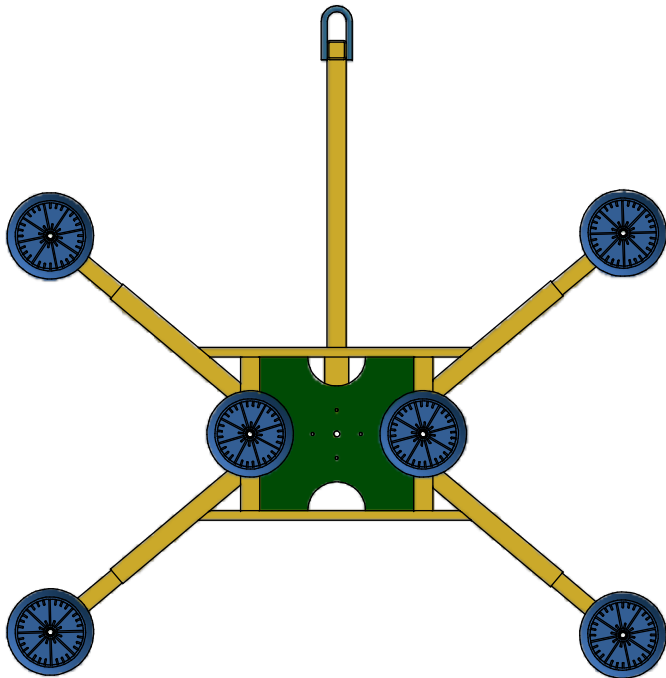

K-60VLE Lift Vacuum Cup

- Cap. 700lbs
- 6 of 9" cups
- Paint Yellow

DETAIL D
SCALE 1 / 10

K E A R FABRICATION INC.
27 Vanley Crescent, North York, ON, M3J 2B7 - Tel: (416) 398-8666 - Fax: (416) 398-9666

This drawing is property of Kear Fabrication Inc. and may not be copied or modified without the express consent of Kear Fabrication Inc. All dimensions are in inches and are accurate to 1/16" . Angles are accurate to 1/2° . Report all changes and/or errors to the Kear Fabrication Inc. Engineering Department.