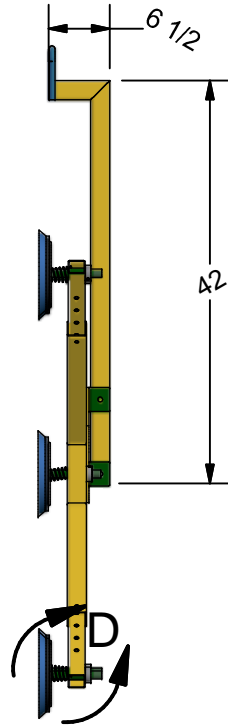

K-60VLE Lift Vacuum Cup

- Cap. 700lbs
- 6 of 9" cups
- Paint Yellow

DETAIL D
SCALE 1 / 10

K E A R FABRICATION INC.
27 Vanley Crescent, North York, ON, M3J 2B7 - Tel: (416) 398-8666 - Fax: (416) 398-9666

This drawing is property of Kear Fabrication Inc. and may not be copied or modified without the express consent of Kear Fabrication Inc. All dimensions are in inches and are accurate to 1/16" . Angles are accurate to 1/2° . Report all changes and/or errors to the Kear Fabrication Inc. Engineering Department.