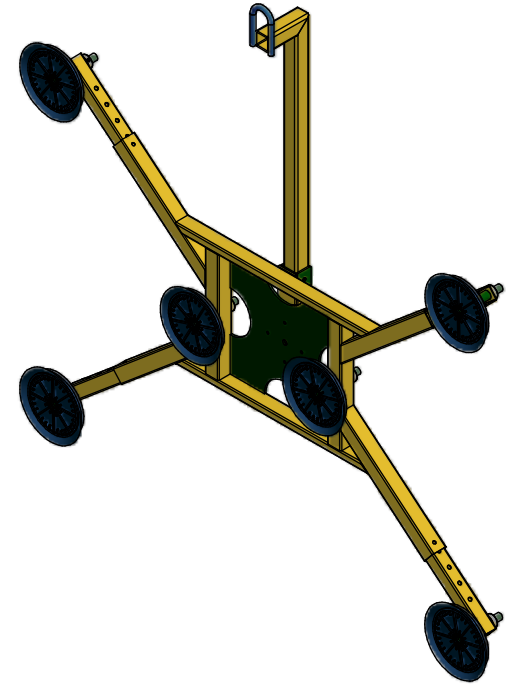

K-60VLE Lift Vacuum Cup

- Cap. 700lbs
- 6 of 9" cups
- Paint Yellow

DETAIL D
SCALE 1 / 10

K E A R FABRICATION INC.
27 Vanley Crescent, North York, ON, M3J 2B7 - Tel: (416) 398-8666 - Fax: (416) 398-9666

This drawing is property of Kear Fabrication Inc. and may not be copied or modified without the express consent of Kear Fabrication Inc. All dimensions are in inches and are accurate to 1/16" . Angles are accurate to 1/2° . Report all changes and/or errors to the Kear Fabrication Inc. Engineering Department.