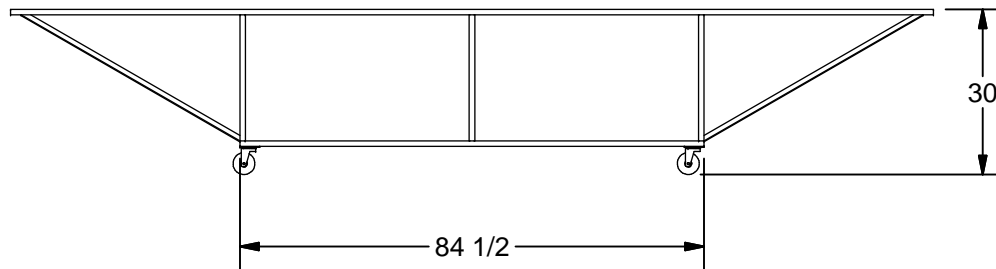

K-70PD Painting Table

- * 4 Caster 4"x1-1/4" Swivel
- * Paint: Kear green

K E A R FABRICATION INC.
27 Vanley Crescent, North York, ON, M3J 2B7 - Tel: (416) 398-8666 - Fax: (416) 398-9666

This drawing is property of Kear Fabrication Inc. for Purpose of customer approval only. Any dimensions, materials, parts and paint not shown in the drawing are pending to standards and design of Kear Fabrication Inc.