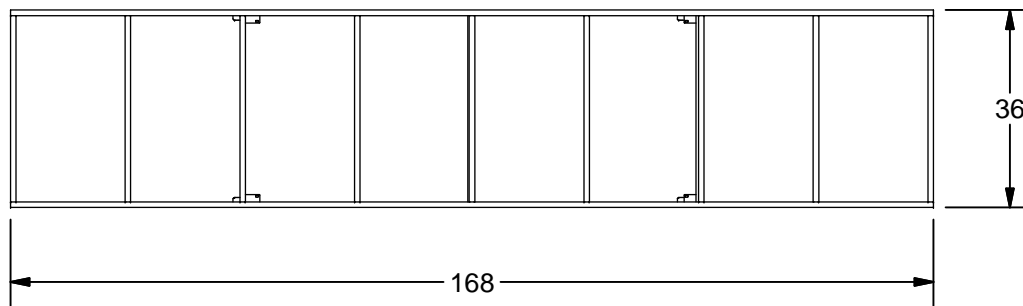

K-70PD Painting Table

- * 4 Caster 4"x1-1/4" Swivel
- * Paint: Kear green

K E A R FABRICATION INC.
27 Vanley Crescent, North York, ON, M3J 2B7 - Tel: (416) 398-8666 - Fax: (416) 398-9666

This drawing is property of Kear Fabrication Inc. for Purpose of customer approval only. Any dimensions, materials, parts and paint not shown in the drawing are pending to standards and design of Kear Fabrication Inc.