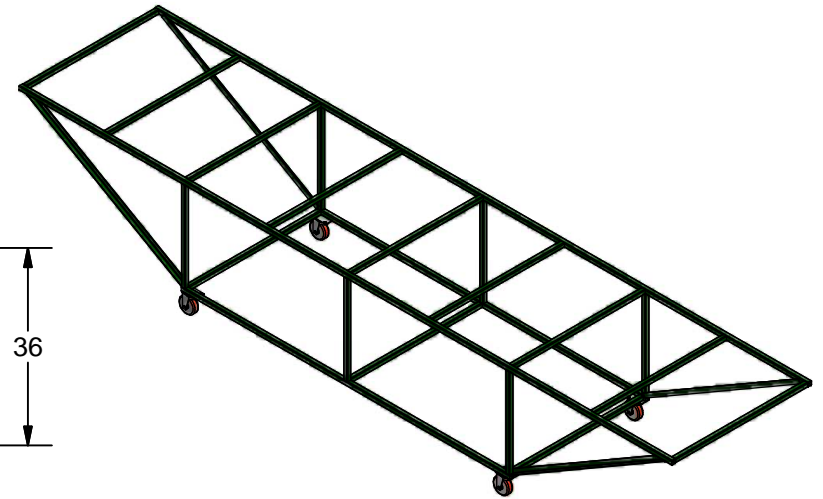

K-70PD Painting Table

- * 4 Caster 4"x1-1/4" Swivel
- * Paint: Kear green

K E A R FABRICATION INC.
27 Vanley Crescent, North York, ON, M3J 2B7 - Tel: (416) 398-8666 - Fax: (416) 398-9666

This drawing is property of Kear Fabrication Inc. for Purpose of customer approval only. Any dimensions, materials, parts and paint not shown in the drawing are pending to standards and design of Kear Fabrication Inc.