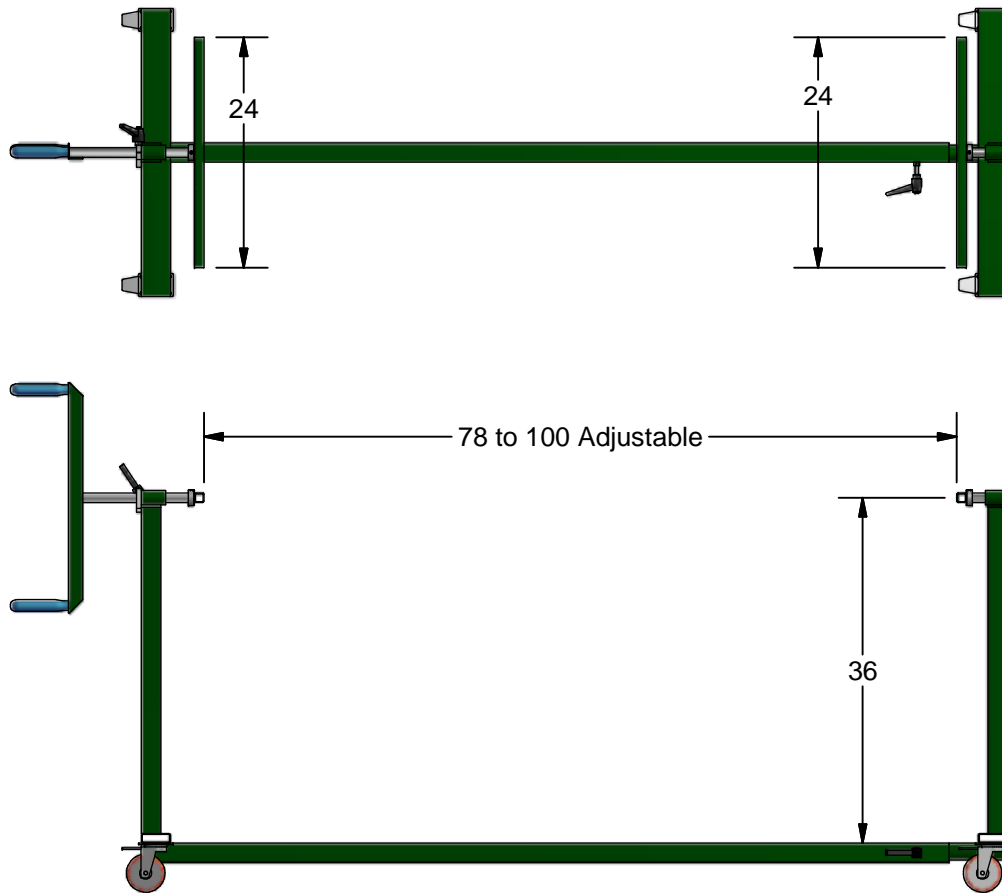

# K-70RS Door Stain Telescope

- Min. 78" to Max. 100"
- 2 Bars on both end with holes for mount the door
- 4-4"x1-1/4" Swivel caster
- Handle on bracke side
- Paint: Kear Green
- Quantity: 1pc

**K E A R** FABRICATION INC.  
27 Vanley Crescent, North York, ON, M3J 2B7 - Tel: (416) 398-8666 - Fax: (416) 398-9666