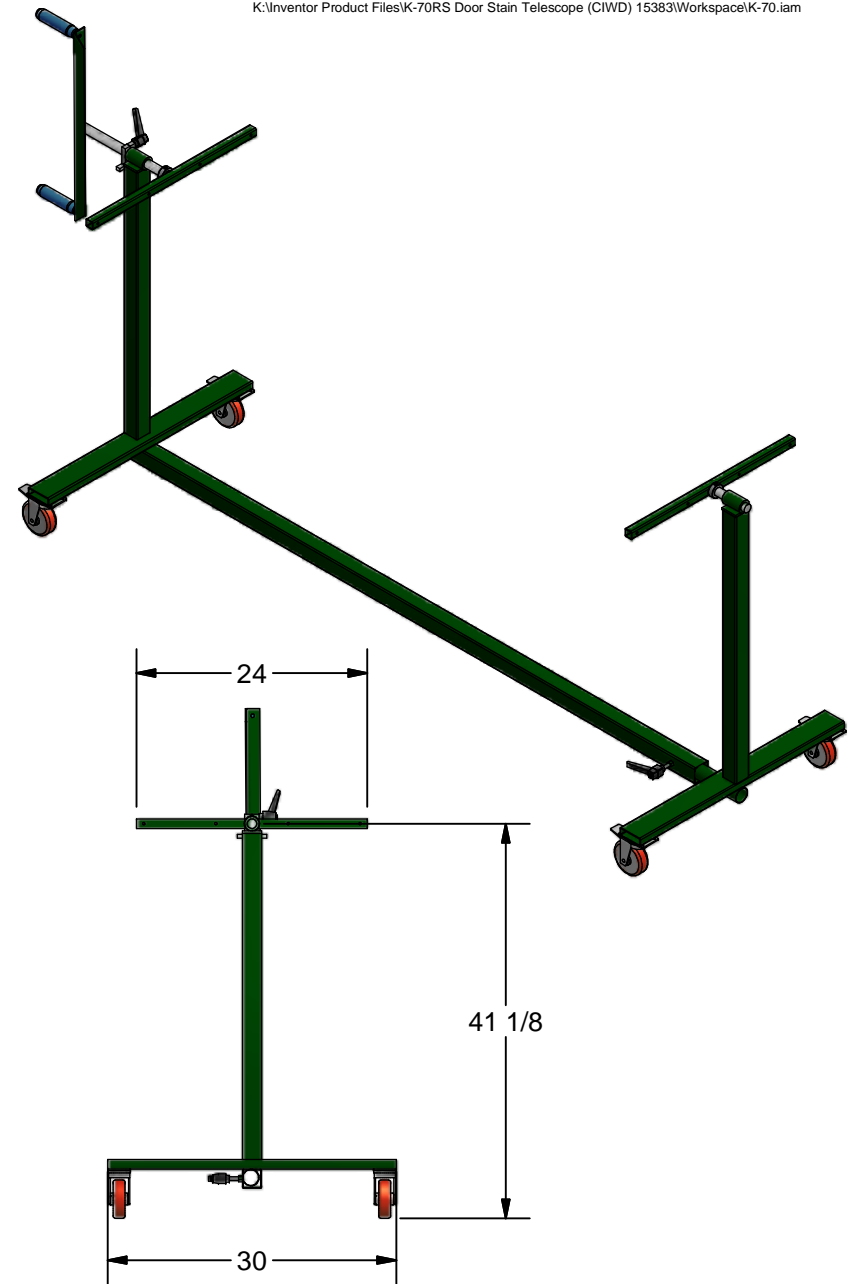

# K-70RS Door Stain Telescope

- Min. 78" to Max. 100"
- 2 Bars on both end with holes for mount the door
- 4-4"x1-1/4" Swivel caster
- Handle on bracke side
- Paint: Kear Green
- Quantity: 1pc

**K E A R** FABRICATION INC.  
27 Vanley Crescent, North York, ON, M3J 2B7 - Tel: (416) 398-8666 - Fax: (416) 398-9666